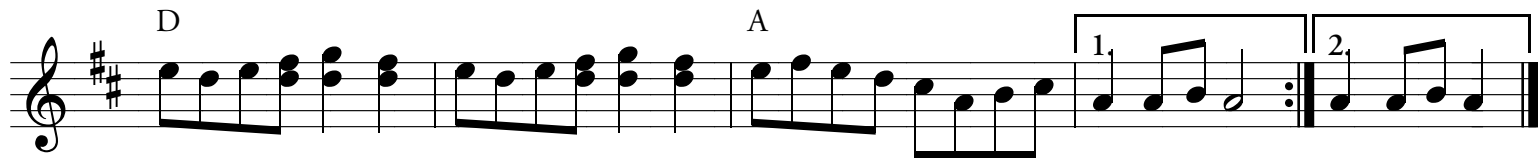

# Tater Patch

♩ = 200

American Old Timey  
Key: A - Mixolydian mode

Repeat 3x total

"Tater Patch" is a fast American old-timey fiddle tune. It's in the key of A, but in Mixolydian mode, so all the Gs are natural. Hence the key signature has only two sharps.