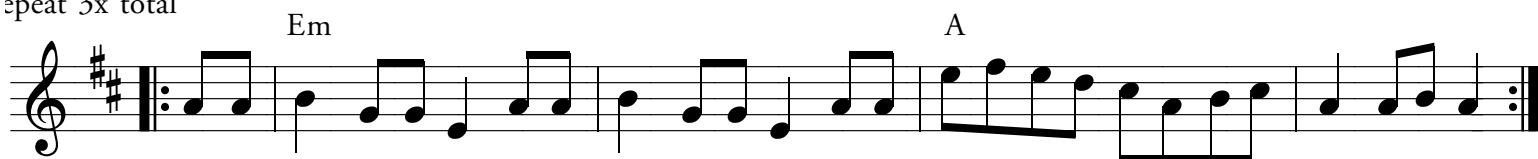

# Tater Patch

♩ = 200

American Old Timey  
Key: A - Mixolydian mode

Repeat 3x total

"Tater Patch" is a fast American old-timey fiddle tune. It's in the key of A, but in Mixolydian mode, so all the Gs are natural. Hence the key signature has only two sharps.